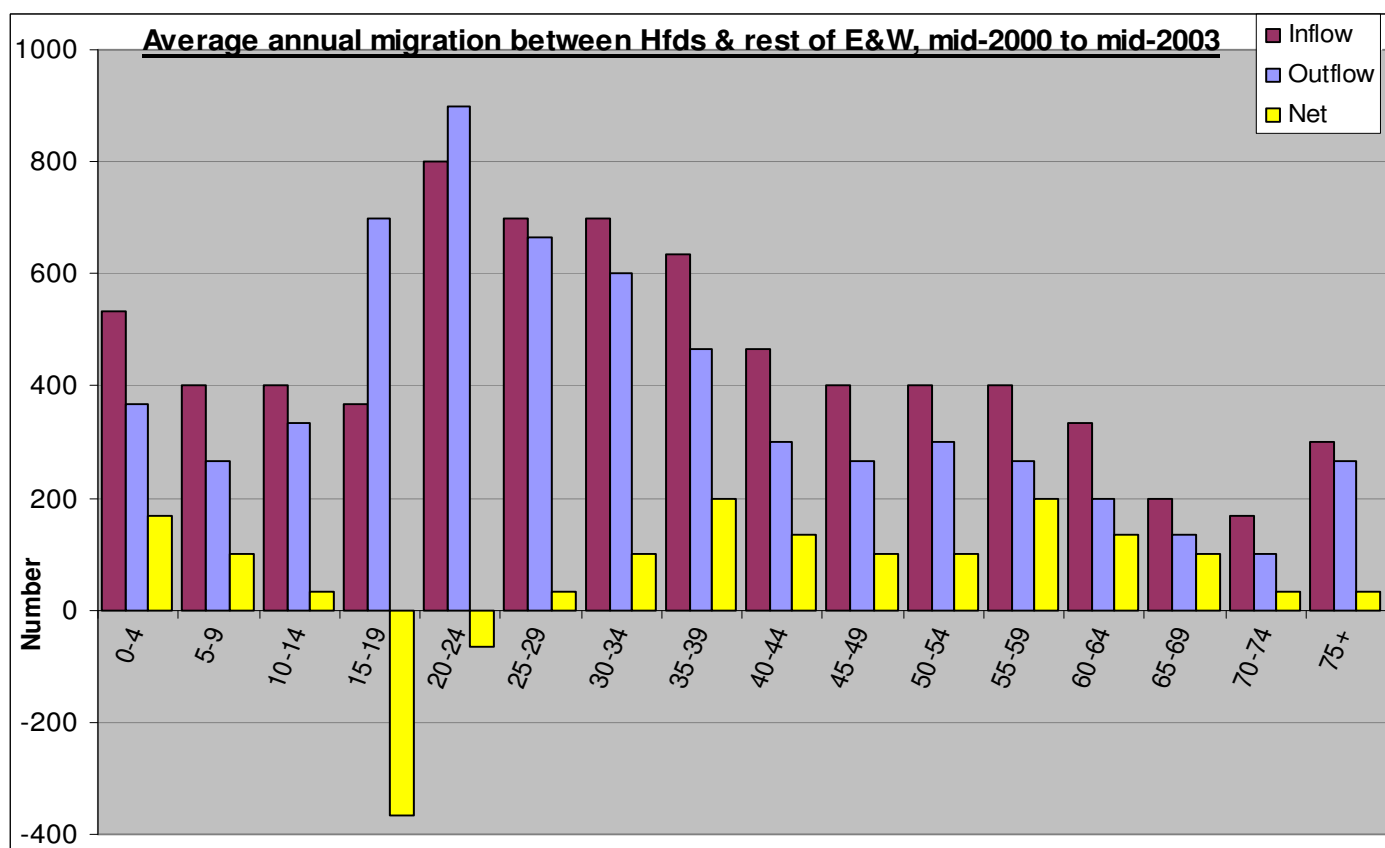

Population & Migration in Herefordshire

Data on population & migration is only available for 5-year age groups, as quoted here. It is not possible to break them down further to identify 18, 19 and 35 year-olds.

Current Population

Age group	Herefordshire		England & Wales
	Number	Proportion	Proportion
15-19	10,500	5.9%	6.4%
20-24	7,300	4.1%	6.2%
25-29	7,900	4.5%	6.2%
30-34	10,800	6.1%	7.4%
All ages	176,900	100%	100%

- Largest flows (in & out) are in the 20-24 age group
- Net in-flow of all age groups except 15-19 & 20-24
- Largest net out-flow: 15-19 year-olds
- Largest net in-flow: 35-39 and 55-59 year-olds

Source: ONS, using NHS patient re-registration data.